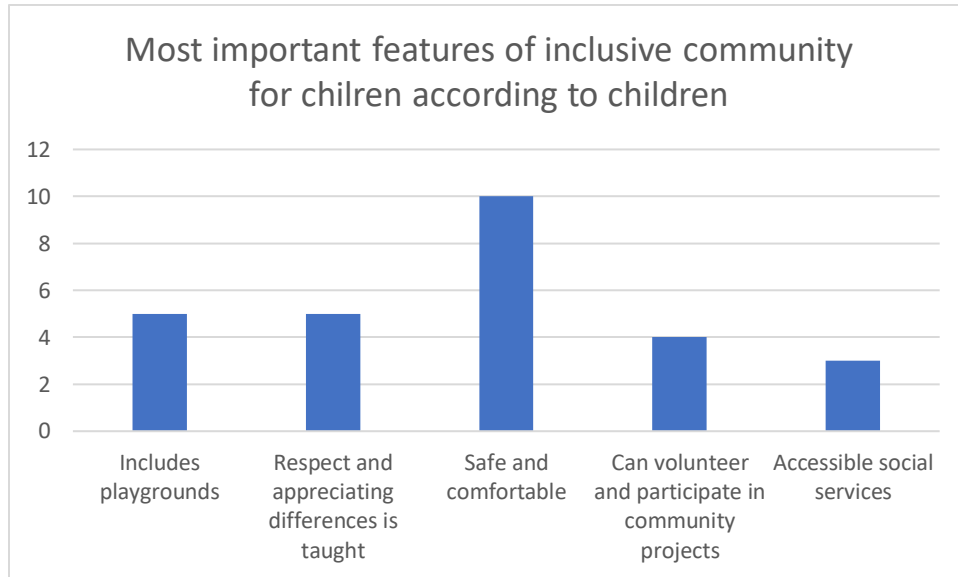

What Makes Smart City Inclusive for Children?

Survey Results

Year 1B

A.Y. 2022 - 2023

- Below are features of an inclusive community for children. Which do you think is the most important?

- Which inclusive features of Msheireb Downtown did you experience or you want to experience?

What Makes Smart City Inclusive for Children?

Survey Results

Year 1B

A.Y. 2022 - 2023

3. Is there any feature of Msheireb Downtown you wish to be accessible to a child like yourself?

4. In case of emergency, how do you think you can contact someone in a smart city?