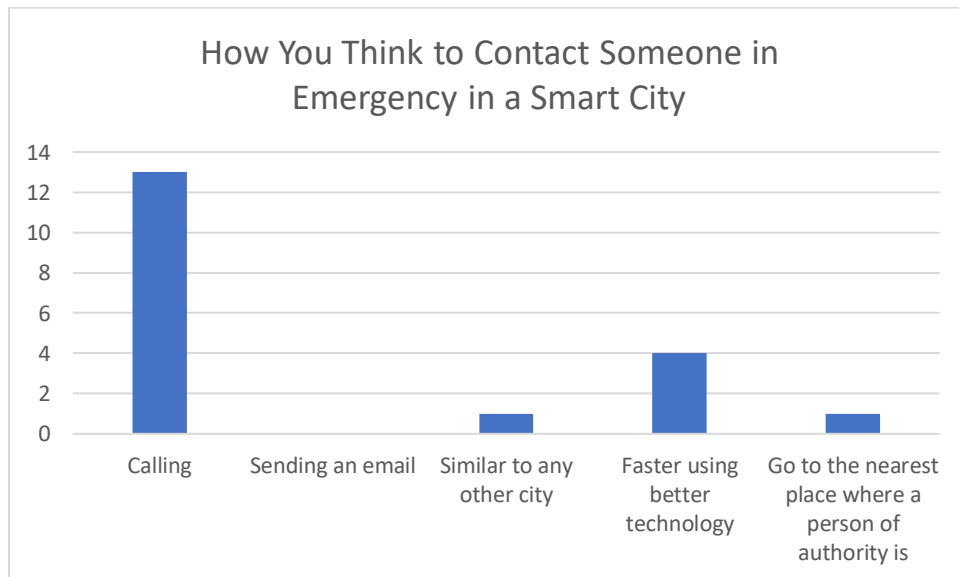

What Makes Smart City Inclusive for Children?

Survey Results

Year 1B

A.Y. 2022 - 2023

- Below are features of an inclusive community for children. Which do you think is the most important?

- Which inclusive features of Msheireb Downtown did you experience or you want to experience?

What Makes Smart City Inclusive for Children?

Survey Results

Year 1B

A.Y. 2022 - 2023

3. Is there any feature of Msheireb Downtown you wish to be accessible to a child like yourself?

4. In case of emergency, how do you think you can contact someone in a smart city?