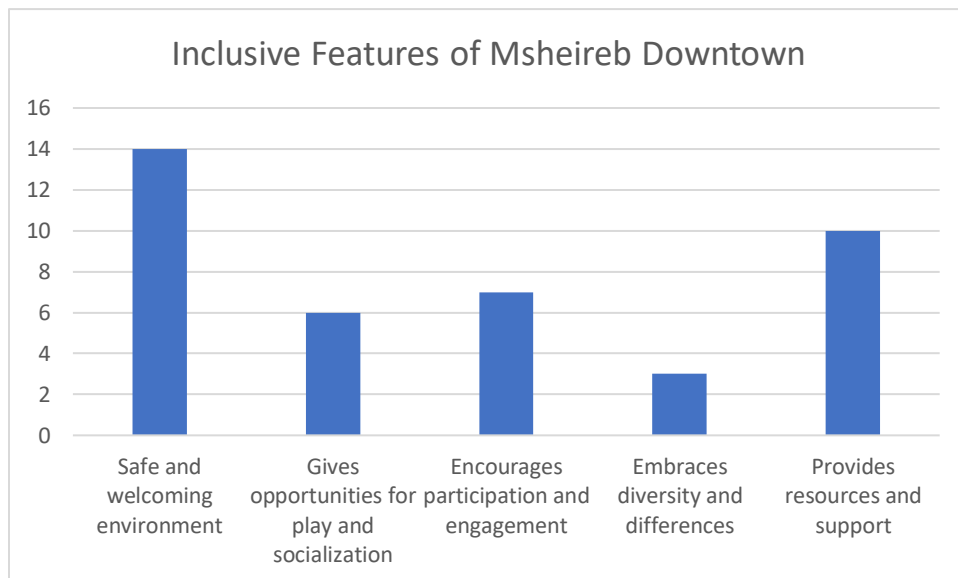

What Makes Smart City Inclusive for Children?

Survey Results

Year 1B

A.Y. 2022 - 2023

- Below are features of an inclusive community for children. Which do you think is the most important?

- Which inclusive features of Msheireb Downtown did you experience or you want to experience?

What Makes Smart City Inclusive for Children?

Survey Results

Year 1B

A.Y. 2022 - 2023

3. Is there any feature of Msheireb Downtown you wish to be accessible to a child like yourself?

4. In case of emergency, how do you think you can contact someone in a smart city?