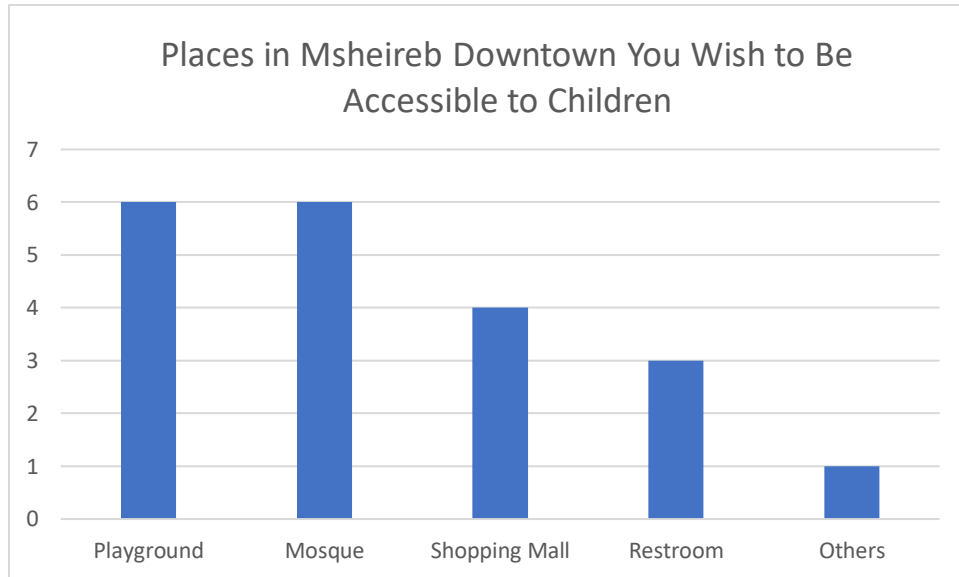

What Makes Smart City Inclusive for Children?

Survey Results

Year 1B

A.Y. 2022 - 2023

- Below are features of an inclusive community for children. Which do you think is the most important?

- Which inclusive features of Msheireb Downtown did you experience or you want to experience?

What Makes Smart City Inclusive for Children?

Survey Results

Year 1B

A.Y. 2022 - 2023

3. Is there any feature of Msheireb Downtown you wish to be accessible to a child like yourself?

4. In case of emergency, how do you think you can contact someone in a smart city?