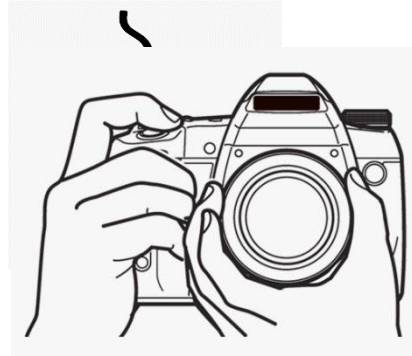

II. Circle the correct answers from the given options.

/5

1. I can record my voice with _____.

b) Camera

2. Which type of computer is the biggest type from below?

3. Circle the device which is input?

a) Microphone

b) Television